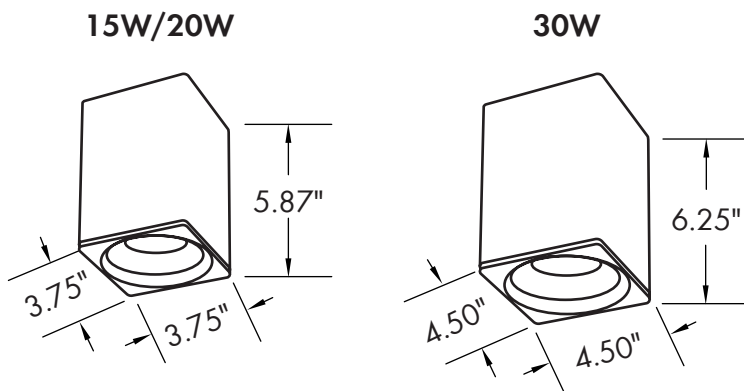

Lumen Output

- 15W: 1,200lm
- 20W: 1,600lm
- 30W: 2,400lm

HOUSING FINISHES

REFLECTOR FINISHES

ORDERING INFORMATION **EXAMPLE: HXS-0305-15-30-15-D-BK-WH-CM**

Series	Size	Wattage	CCT	Beam Angle	Dimming	Finish	Reflector	Mounting Option
HXS	0305 - L: 3" x W: 3" x H: 5"	15 - 15W	27 - 2700K	15 - 15°	D - Triac Dimming D1 - 0-10V Dimming	BK - Black WH - White	BK - Black WH - White SV - Silver	CM - Cable Mount [3.3'] ST - Stem Mount [3.3'] SM - Surface Mount
	0306 - L: 3" x W: 3" x H: 6"	20 - 20W	30 - 3000K	30 - 30°				
	0406 - L: 4" x W: 4" x H: 6"	30 - 30W	35 - 3500K 40 - 4000K	45 - 45°				

DIMENSIONS

Pendant Mount

Surface Mount

LUMEN OUTPUT

SKU	Size [LxWxH] (in)	Wattage (W)	Delivered Lumens (lm)	Efficacy (lm/W)
HXS-0305-15-30-15-D-BK-WH-XX	3 x 3 x 5.5	15	1200	80
HXS-0306-20-30-15-D-BK-WH-XX	3.75 x 3.75 x 5.8	20	1600	70
HXS-0406-30-30-15-D-BK-WH-XX	4.5 x 4.5 x 6	30	2400	80