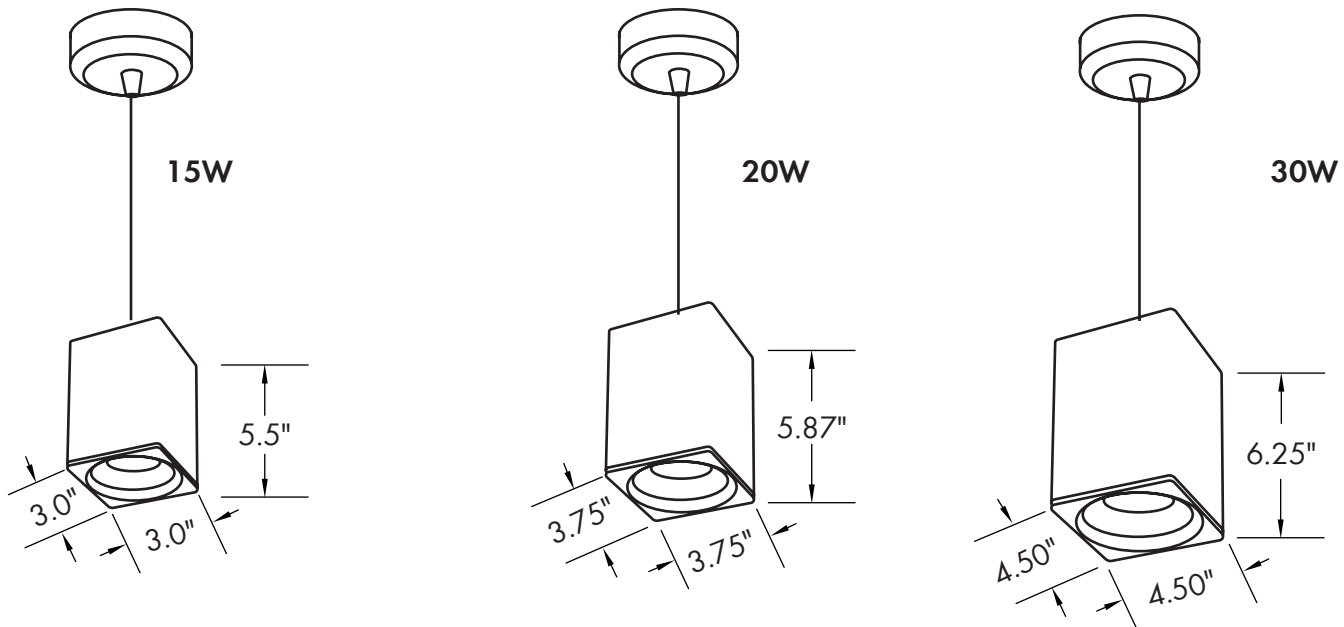

Installation/Mounting

- Pendant Mount:
 - 3.3' Cable [Standard]
 - 3.3' Stem [Standard] [Custom Length*]
- Surface Mount

Controls

- Triac Dimming [Option]
- 0-10 Dimming [Option]

Warranty

- 5 Year Warranty
See warranty documentation for more information.

Lumen Output

- 15W: 1,200lm
- 20W: 1,600lm
- 30W: 2,400lm

HOUSING FINISHES

REFLECTOR FINISHES

ORDERING INFORMATION **EXAMPLE: HXS-0305-15-30-15-D-BK-WH-CM**

Series	Size	Wattage	CCT	Beam Angle	Dimming	Finish	Reflector	Mounting Option
HXS	0305 - L: 3" x W: 3" x H: 5"	15 - 15W	27 - 2700K	15 - 15°	D - Triac Dimming D1 - 0-10V Dimming	BK - Black WH - White	BK - Black WH - White SV - Silver	CM - Cable Mount [3.3'] ST - Stem Mount [3.3'] SM - Surface Mount
	0306 - L: 3" x W: 3" x H: 6"	20 - 20W	30 - 3000K	30 - 30°				
	0406 - L: 4" x W: 4" x H: 6"	30 - 30W	35 - 3500K 40 - 4000K	45 - 45°				

DIMENSIONS

Pendant Mount

Surface Mount

LUMEN OUTPUT

SKU	Size [LxWxH] (in)	Wattage (W)	Delivered Lumens (lm)	Efficacy (lm/W)
HXS-0305-15-30-15-D-BK-WH-XX	3 x 3 x 5.5	15	1200	80
HXS-0306-20-30-15-D-BK-WH-XX	3.75 x 3.75 x 5.8	20	1600	70
HXS-0406-30-30-15-D-BK-WH-XX	4.5 x 4.5 x 6	30	2400	80