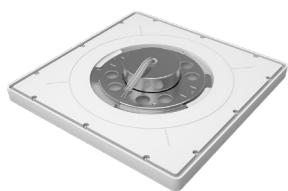

**Optical**

- Edge-lit
- 110° Beam Angle

**Installation/Mounting**

- Surface Mounted
- Recessed Housing Mounting:
  - Torsion Clip Kit Mounting (4")
  - Friction Clip Kit Mounting (5"/6")

**Controls**

- Triac Dimming

Trim Finish Options		Mounting Options
8806-S (6" Trim)	BL (Matte Black)	88-TC-S (5"/6" Torsion Clip Retrofit Kit)
8808-S (8" Trim)	SN (Satin Nickel)	
8812-S (12" Trim)	CH (Chrome)	

[Choose Trim Size and Finish]  
Example: 8806-S-BL

DIMENSIONS

LUMEN OUTPUT

SKU	Size (in)	Wattage (W)	Delivered Lumens (lm)	Efficacy (lm/W)
880612-S-TM-CC	6	12	1000	80
880818-S-TM-CC	8	18	1530	85
881224-S-TM-CC	12	24	2160	90

ACCESSORIES

Flush Mount  
(Standard)