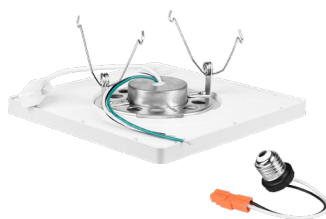

Trim Finish Options		Mounting Options
8806-S (6" Trim)	BL (Matte Black)	88-TC-S (5"/6" Torsion Clip Retrofit Kit)
8808-S (8" Trim)	SN (Satin Nickel)	
8812-S (12" Trim)	CH (Chrome)	

[Choose Trim Size and Finish]  
Example: 8806-S-BL

DIMENSIONS

LUMEN OUTPUT

SKU	Size (in)	Wattage (W)	Delivered Lumens (lm)	Efficacy (lm/W)
880612-S-TM-CC	6	12	1000	80
880818-S-TM-CC	8	18	1530	85
881224-S-TM-CC	12	24	2160	90

ACCESSORIES

Flush Mount  
(Standard)

Torsion Clip  
Retrofit Kit  
(5"/6" Recessed Housing)  
88-TC-S

Satin Nickel Trim  
(Option)  
[SN]

Matte Black Trim  
(Option)  
[BK]

Chrome Trim  
(Option)  
[CH]