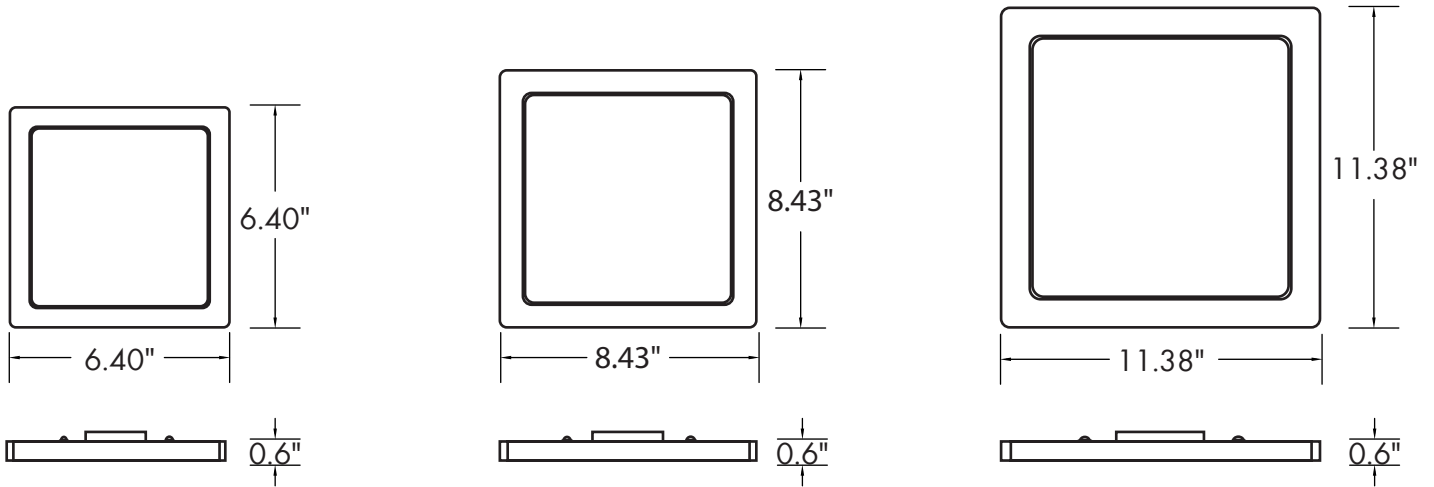

- 6"/12W: 1,000lm
- 8"/18W: 1,530lm
- 12"/24W: 2,160lm

**Warranty**

- 36,000 Hours Warranty
- See warranty documentation for more information.

**ORDERING INFORMATION** **EXAMPLE: 881224-S-TM-CC**

88					
Round Panel	Size/Wattage	Shape/Type	Series	CCT	CRI
88	0612 - 6"/12W 0818 - 8"/18W 1224 - 12"/24W	S - Square	TM - ThinTek™ Mini	CC - 3000K/4000K/5000K	90CRI [Option]

DIMENSIONS

LUMEN OUTPUT

SKU	Size (in)	Wattage (W)	Delivered Lumens (lm)	Efficacy (lm/W)
880612-S-TM-CC	6	12	1000	80
880818-S-TM-CC	8	18	1530	85
881224-S-TM-CC	12	24	2160	90

ACCESSORIES

Flush Mount  
(Standard)