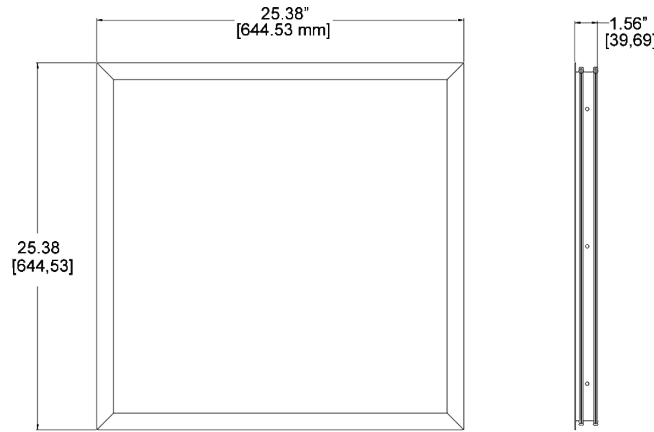

ECO PANEL 2x2 FLANGE KIT

TECHNICAL DATA

Description

ECO Panel 2x2 recessed mounting kit for drywall ceilings.

Weight

7.0 lbs

Material

Extruded aluminum construction with mitered corners for square fit.

Finish

Formulated for high-durability and long lasting color.

Color

White

DIMENSIONS

ROUGH IN CUT OUT
24 5/8" X 24 5/8"

ORDERING FORM

SKU	Size
8822-FMK	2x2