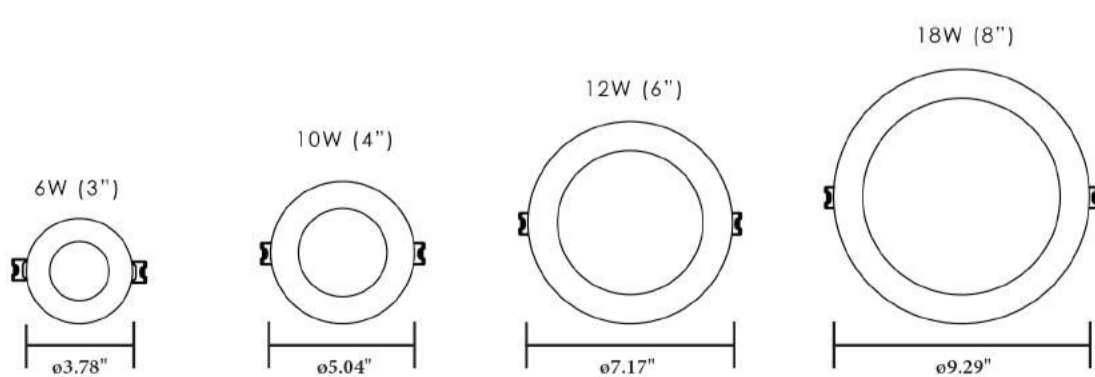

INTRODUCING THINTEK™ **WAFER**

The ThinTek Wafer can be installed where a recessed can won't fit. This luminaire includes a high quality PC diffuser for glare reduction and visual comfort.

ULTRA - SLIM AND CANLESS SHAPE

With its ultra-slim and canless shape the ThinTek Wafer is available in four different sizes to fit various different needs.