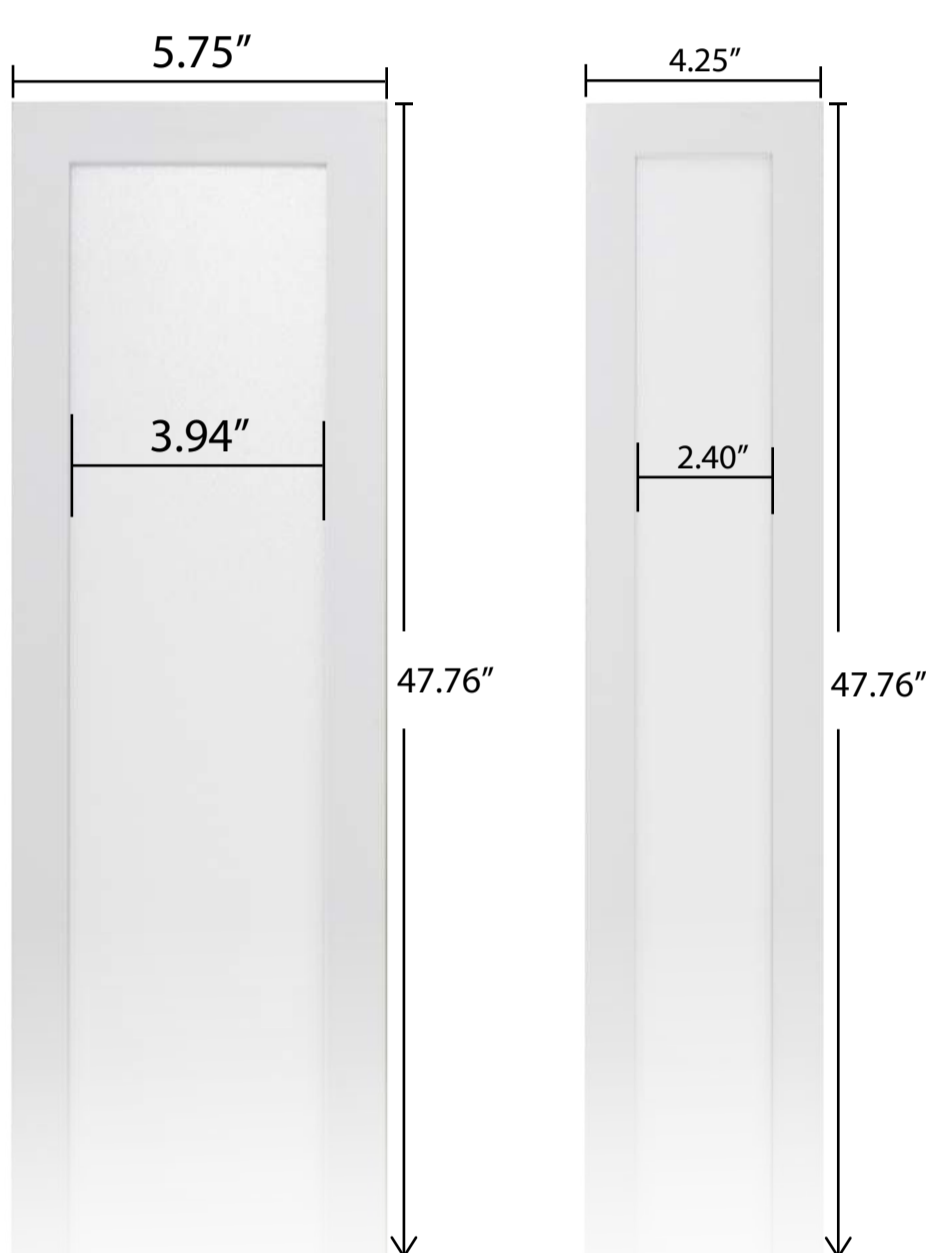

## THE SL SERIES™

Our SL Series™ offers two different sizes and widths with uniform illumination making it perfect and creative for an office environment.

[LEARN MORE](#)

## Thin Profile Driver

All of our SL Series™ fixtures come with a thin driver inside the fixer making it an easy and clean installation process.

[Explore SL Series](#)