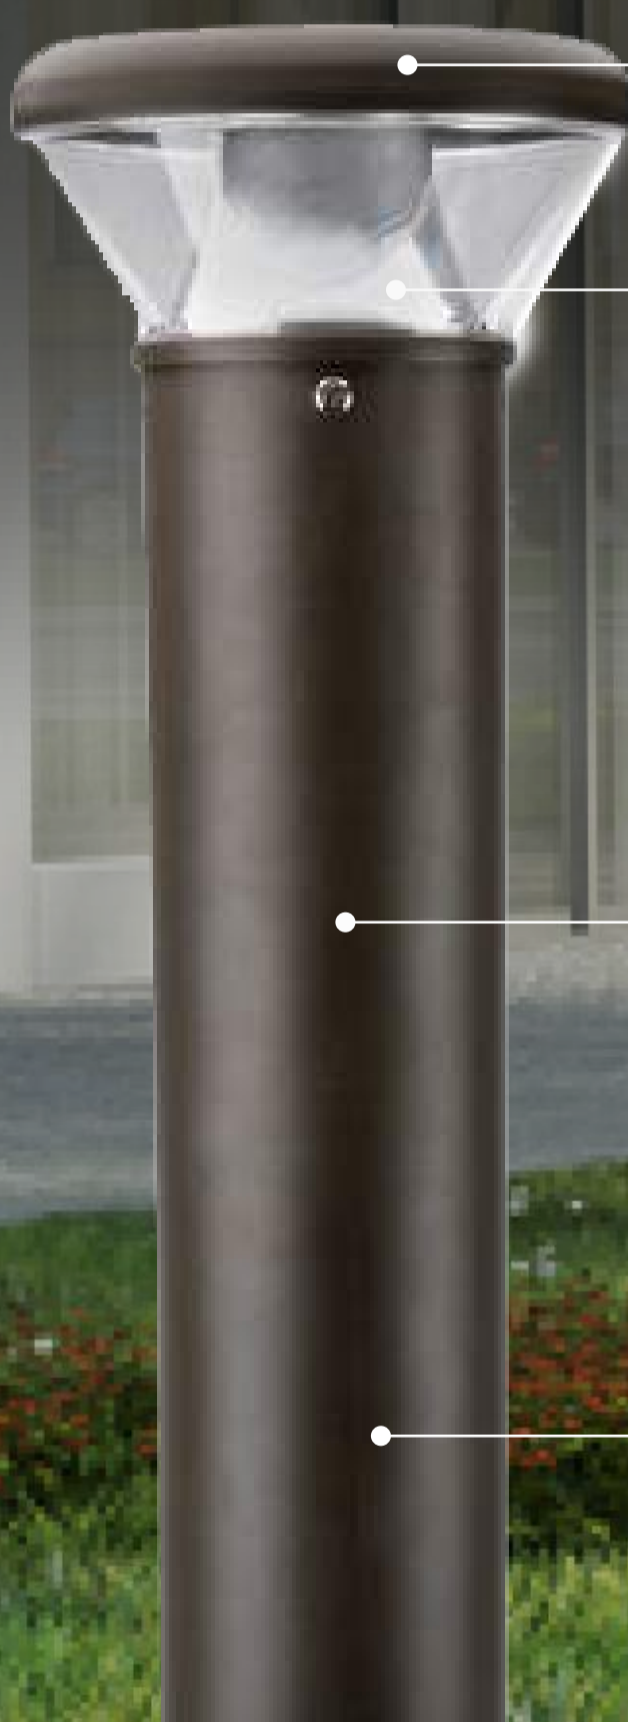

# Bollard™

The LED Bollard™ is a durable yet elegant solution for outdoor lighting. Scroll down to learn more features about this product.

Die-cast  
aluminum top

Visual comfort  
frosted acrylic  
diffuser

Corrosion  
resistant polyester  
powder coated  
finish

Rugged aluminum  
alloy body

[Learn More](#)