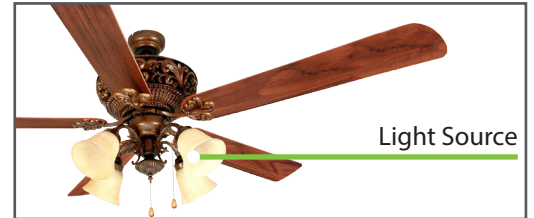

Ordering Information

EXAMPLE: FN-60-FB-5D-4L-PC

Type	Size	Finish	Blades	Light Source	Controls
FN - Fan	60 - 60"	FB - Florentine Bronze	5D - 5 Blades Dark Wood Reversible Oval Ends	4L - Four Shades Light	PC - Pull Chain

Specifications and Dimensions subject to change without notice.
*MOQ and longer lead times may apply, please contact customer service for more information.