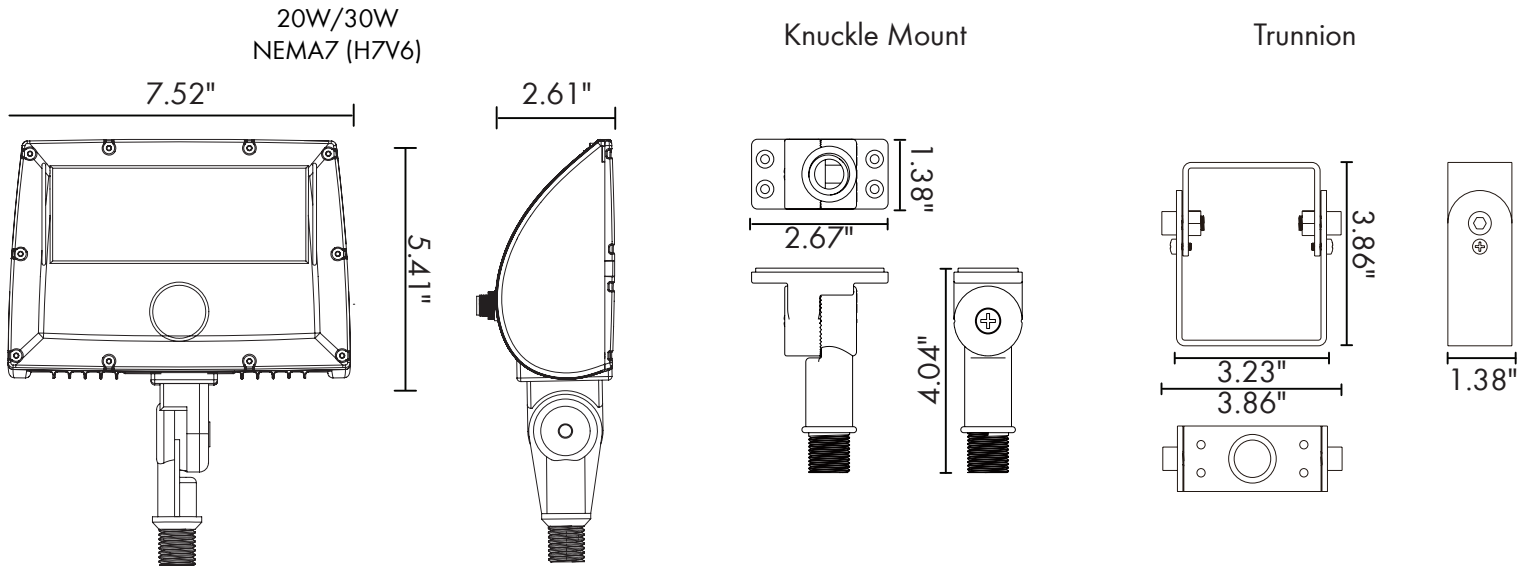

## ORDERING INFORMATION

EXAMPLE: IPF-XS-20-50-U-D0-D-07-KN

Series	Size	Wattage	CCT	Input Voltage	Controls Option	Finish	Distribution	Mount
IPF	XS - Extra Small	20 - 20W 30 - 30W	30 - 3000K 40 - 4000K 50 - 5000K 57 - 5700K	U - 120-277VAC	D0 (Without Control Sensors) PH (Button Photocell)	D - Dark Bronze G - Gray* B - Black* W - White*	05 - NEMA5 [H5V5] 07 - NEMA7 [H7V6]	KN - Knuckle Mount TR - Trunnion

#### Accessories

- IPF-XS-TV (Top Visor)
- IPF-XS-BV (Bottom Visor)
- IPF-XS-WG (Wire Guard)
- IPF-SP10 (Surge Protection 10kV/5kA)

DIMENSIONS

Weight: 5.5 lb.

LUMEN OUTPUT

SKU	Size	Wattage (W)	Delivered Lumens (lm)	Efficacy (lm/W)
IPF-XS-20-50-U-D0-D-07-KN	Extra Small	20	2700	135
IPF-XS-30-50-U-D0-D-07-KN	Extra Small	30	4050	135